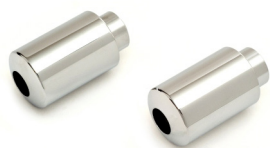

- Protective Film
- Optimate Battery Optimiser

Ready-To-Go Packs to suit your style and your budget

Tailored accessory packs to maximise your motorcycle enjoyment. Specifically designed for you and your Honda. To guarantee maximum enjoyment, they will be precisely fitted by our Honda technicians.

Touring Pack

- High Screen
- 45L Top Box
- Rear Carrier

Adventure Pack

- High Screen
- Front LED fog lamp kit
- Chrome Handlebar Ends
- 45L Top Box
- Rear Carrier

£50.00

Chrome Handlebar Ends

08F73-MJN-D00

Chrome plated Grip ends.